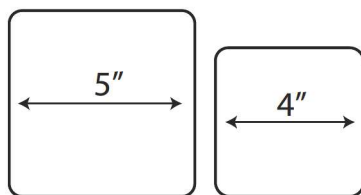

TARA POST CAP LIGHT

This Post Cap LED Light is perfect for adding just the right amount of ambiance to your yard. The rugged polycarbonate is designed to withstand years of outdoor weather. It's a wired low voltage fixture. The fixture fits a 5 inch post. With using the supplied adapter the fixture will fit a 4 inch post. Available in White and Black and 27K, 30K and 40K.

24vDC
3w each

POST SIZES

TPC —  — 

2700K	WH-White
3000K	BK-Black
4000K	

Black

The Lighting Division

Life In LED Light

100 Boxart Street • Suite 250
Rochester, NY 14612
585-697-0093 • Fax: 585-663-1432