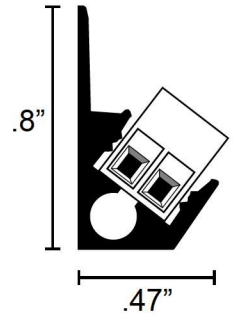

KORONA - CTX

In-Cabinet Vertical LED Lighting

This small but powerful LED light fixture is specially designed for frame-less cabinets. It mounts to the side of the cabinet with screws and projects the light back into the cabinet at an angle. The design of the aluminum profile makes it so the light isn't seen when opening the cabinet.

The fixture has our standard terminals at each end for easy power connection.

Install fixture between hinges

Model No.	Wattage	Length
070	2	7 3/8
120	3	12 1/2
170	4	16 1/2
220	6	22 7/8
280	7	28 1/4
330	8	33 3/8
380	10	38 3/4
430	11	42 3/4
470	12	46 1/2