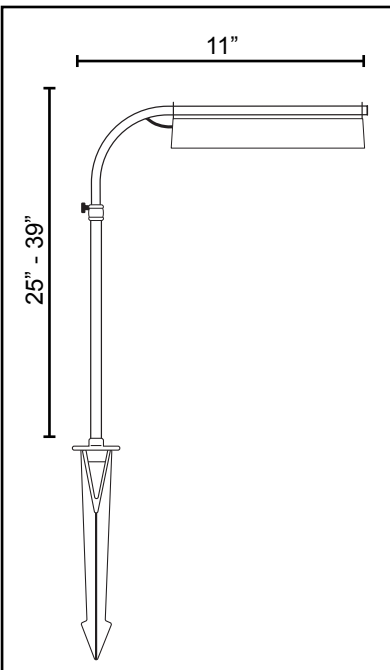

TARA BUTTERFLY PATH LIGHT

ADJUSTABLE LANDSCAPE FIXTURE

Application

The Tara Butterfly Path light is designed to illuminate pathways, sidewalks, or walkways. Ease of installation and durability has become the hallmark of TLD products. The Butterfly Path Light is a practical solution for tastefully lighting elegant landscapes.

Configuration

The light is constructed from copper that will weather to a beautiful soft patina over the years while providing a touch of glamour and elegance to outdoor pathways. The fixture is adjustable in height from 25" to 39". This offers the ability to increase the lit area when needed. Each fixture comes with an 8" ground stake.

Electrical/Wiring

Landscape fixtures are 24VDC constant voltage and come with 12 feet of 16/2 low voltage underground landscape wire attached. Hub connections or parallel wiring is recommended.

LEDs

Fixtures are designed with TLD's select high quality light engine, engineered for efficient thermal management and maximum longevity. Exclusive use of quality LEDs ensures consistent chromaticity for brilliance and long life.

Light Output

The Tara Butterfly light is offered in 3000K warm white. See table below for wattage and lumens measurements.

Power Supplies, Dimmers and Accessories

We offer low voltage outdoor IP67 rated 24VDC regulated power supplies suitable for use with our entire Tara landscape line. We also have dimming options available in both manual and wireless configurations.

Warranty

Fixtures are rated for 50,000 hours at 70% of lamp lumen output and backed with a 3 year limited warranty by TLD, an innovative leader in LED fixtures.

Tara Butterfly Path Light	Light Color
TBL	30
	3000K Warm White

LIGHT OUTPUT	WATTAGE	LUMENS
TBL-30	2	160