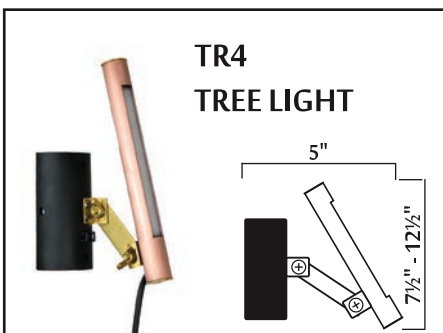

Configuration

The light fixtures are constructed from copper enclosures housing linear LED components and are completely sealed to keep moisture out. Five configurations are available for lighting objects high or low, including an attachable tree light. Each fixture comes with an 8" ground stake.

Electrical/Wiring

Landscape fixtures are 24v DC constant voltage and come with 12 feet of 16/2 low voltage underground landscape wire attached. Hub connections or parallel wiring is recommended.

LEDs

Fixtures are designed with TLD's select high quality light engine, engineered for efficient thermal management and maximum longevity. Exclusive use of quality LEDs ensures consistent chromaticity for brilliance and long life.

Light Output

The Tara Copper light is offered in 3000K warm white. See table below for wattage and lumens measurements.

Power Supplies, Dimmers and Accessories

We offer low voltage outdoor IP67 rated 24VDC regulated power supplies suitable for use with our entire Tara landscape line. We also have dimming options available in both manual and wireless configurations.

Warranty

Fixtures are rated for 50,000 hours at 70% of lamp lumen output and backed with a 3 year limited warranty by TLD, an innovative leader in LED fixtures.

Model	Light Color
TP4 TN4 TL4 TT2x4 TR4	30 3000K Warm White

Model	Wattage	Lumens
TP4	2	160
TN4	2	160
TL4	2	160
TT2x4	4	300
TR4	2	160

The Lighting Division

Life In LED Light

100 Boxart Street · Suite 230
Rochester, NY 14612
585-697-0093
Fax: 585-663-1432
thelightingdivision.com

Made In USA
of U.S. and
imported parts

TLD-610-8-18