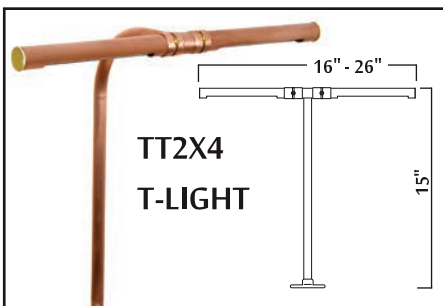

Configuration

The light fixtures are constructed from copper enclosures housing linear LED components and are completely sealed to keep moisture out. Five configurations are available for lighting objects high or low, including an attachable tree light. Each fixture comes with an 8" ground stake.

Electrical/Wiring

Landscape fixtures are 24v DC constant voltage and come with 12 feet of 16/2 low voltage underground landscape wire attached. Hub connections or parallel wiring is recommended.

LEDs

Fixtures are designed with TLD's select high quality light engine, engineered for efficient thermal management and maximum longevity. Exclusive use of quality LEDs ensures consistent chromaticity for brilliance and long life.

Light Output

The Tara Copper light is offered in 3000K warm white. See table below for wattage and lumens measurements.

Power Supplies, Dimmers and Accessories

We offer low voltage outdoor IP67 rated 24VDC regulated power supplies suitable for use with our entire Tara landscape line. We also have dimming options available in both manual and wireless configurations.

Warranty

Fixtures are rated for 50,000 hours at 70% of lamp lumen output and backed with a 3 year limited warranty by TLD, an innovative leader in LED fixtures.

Model	Light Color
TP4 TN4 TL4 TT2x4 TR4	30 3000K Warm White

Model	Wattage	Lumens
TP4	2	160
TN4	2	160
TL4	2	160
TT2x4	4	300
TR4	2	160

The Lighting Division

Life In LED Light

100 Boxart Street · Suite 230
Rochester, NY 14612
585-697-0093
Fax: 585-663-1432
thelightingdivision.com

Made In USA
of U.S. and
imported parts

TLD-610-8-18