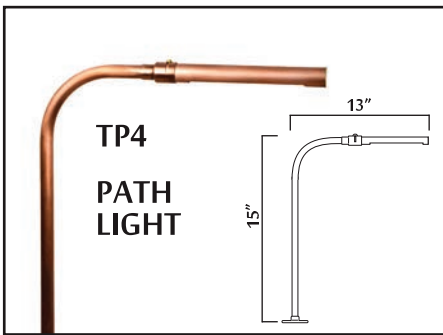

Configuration

The light fixtures are constructed from copper enclosures housing linear LED components and are completely sealed to keep moisture out. Five configurations are available for lighting objects high or low, including an attachable tree light. Each fixture comes with an 8" ground stake.

Electrical/Wiring

Landscape fixtures are 24v DC constant voltage and come with 12 feet of 16/2 low voltage underground landscape wire attached. Hub connections or parallel wiring is recommended.

LEDs

Fixtures are designed with TLD's select high quality light engine, engineered for efficient thermal management and maximum longevity. Exclusive use of quality LEDs ensures consistent chromaticity for brilliance and long life.

Light Output

The Tara Copper light is offered in 3000K warm white. See table below for wattage and lumens measurements.

Power Supplies, Dimmers and Accessories

We offer low voltage outdoor IP67 rated 24VDC regulated power supplies suitable for use with our entire Tara landscape line. We also have dimming options available in both manual and wireless configurations.

Warranty

Fixtures are rated for 50,000 hours at 70% of lamp lumen output and backed with a 3 year limited warranty by TLD, an innovative leader in LED fixtures.

Model	Light Color
TP4 TN4 TL4 TT2x4 TR4	30 3000K Warm White

Model	Wattage	Lumens
TP4	2	160
TN4	2	160
TL4	2	160
TT2x4	4	300
TR4	2	160

The Lighting Division

Life In LED Light

100 Boxart Street · Suite 230
Rochester, NY 14612
585-697-0093
Fax: 585-663-1432
thelightingdivision.com

Made In USA
of U.S. and
imported parts

TLD-610-8-18