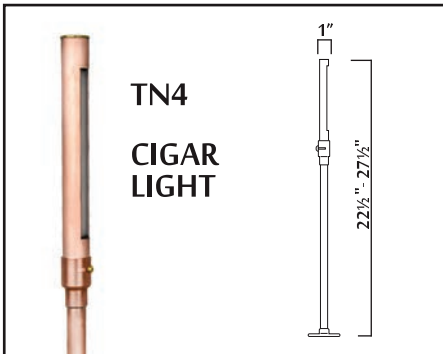

Configuration

The light fixtures are constructed from copper enclosures housing linear LED components and are completely sealed to keep moisture out. Five configurations are available for lighting objects high or low, including an attachable tree light. Each fixture comes with an 8" ground stake.

Electrical/Wiring

Landscape fixtures are 24v DC constant voltage and come with 12 feet of 16/2 low voltage underground landscape wire attached. Hub connections or parallel wiring is recommended.

LEDs

Fixtures are designed with TLD's select high quality light engine, engineered for efficient thermal management and maximum longevity. Exclusive use of quality LEDs ensures consistent chromaticity for brilliance and long life.

Light Output

The Tara Copper light is offered in 3000K warm white. See table below for wattage and lumens measurements.

Power Supplies, Dimmers and Accessories

We offer low voltage outdoor IP67 rated 24VDC regulated power supplies suitable for use with our entire Tara landscape line. We also have dimming options available in both manual and wireless configurations.

Warranty

Fixtures are rated for 50,000 hours at 70% of lamp lumen output and backed with a 3 year limited warranty by TLD, an innovative leader in LED fixtures.

Model	Light Color
TP4 TN4 TL4 TT2x4 TR4	30 3000K Warm White

Model	Wattage	Lumens
TP4	2	160
TN4	2	160
TL4	2	160
TT2x4	4	300
TR4	2	160

The Lighting Division

Life In LED Light

100 Boxart Street · Suite 230
Rochester, NY 14612
585-697-0093
Fax: 585-663-1432
thelightingdivision.com

Made In USA
of U.S. and
imported parts

TLD-610-8-18