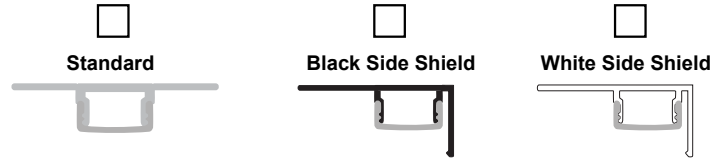

STELLA "NO DOT" LIGHT FIXTURE - Worksheet

STL

15v

Dealer _____ Job PO# _____

Date _____ Contact _____ Job Name _____

Light Color Option (Select one)

- 2700K** Lite Amber
- 3000K** Warm White
- 4000K** Neutral White

Enclosure Option (Select one)

LIGHT FIXTURES

Cabinet Width	Fixture Part Number	Fixture Length (Inches)	Wattage	Qty Required	Wattage Extended	Suggested Price	Price Extended
9" and 12"	STL-070-	7 3/4	2.6	_____	_____	\$ 0.00	_____
15" and 18"	STL-130-	13	4.5	_____	_____	\$ 0.00	_____
21" and 24"	STL-180-	18 1/2	6.5	_____	_____	\$ 0.00	_____
27" and 30"	STL-240-	24	8.4	_____	_____	\$ 0.00	_____
33" and 36"	STL-310-	31	11	_____	_____	\$ 0.00	_____
39" and 42"	STL-360-	36 3/8	13	_____	_____	\$ 0.00	_____
45" and 48"	STL-410-	41 5/8	14.8	_____	_____	\$ 0.00	_____
54" and Wider	STL-500-	50 5/8	18	_____	_____	\$ 0.00	_____
						Fixture Total	\$ _____