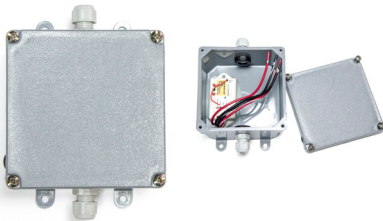

Wet Location Dimming

TLD-BWD
Waterproof Wireless Dimmer Module
120 Watt Max Load at 24VDC
height: 5.75" Width: 4" Depth: 2.5
2 year warranty