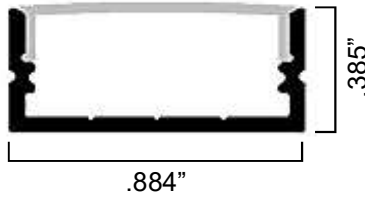

TITAN XL

Designed as a powerful utility light, this TitanXL boasts large lumen output in a neat, small package. Its slender profile is perfect for low and drop ceilings with lengths up to 72".

Standard configuration includes 60" of premium 18/2 double jacketed wire attached.

Great for any application where super bright light is needed, such as: Garages, Workshops, Dressing Rooms, Stage Lighting and much, much more.

Working Lifetime(Hour):	50000
Body Material:	Aluminum
Voltage:	24v DC
IP Rating:	IP20
Color Temperature:	4000K
CRI:	≥90
Lumens/Ft	640lm
Length	Up to 72 inches
Warranty	3 Years