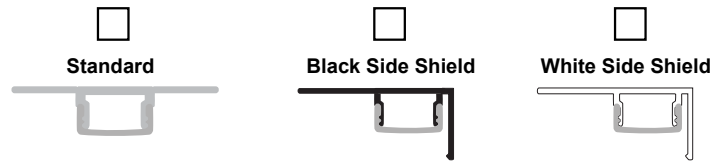

STELLA "NO DOT" LIGHT FIXTURE - Worksheet

STL

15v

Dealer _____ Job PO# _____

Date _____ Contact _____ Job Name _____

Light Color Option (Select one)

- 2700K** Lite Amber
- 3000K** Warm White
- 4000K** Neutral White

Enclosure Option (Select one)

LIGHT FIXTURES

Cabinet Width	Fixture Part Number	Fixture Length (Inches)	Wattage	Qty Required	Wattage Extended	Suggested Price	Price Extended
9" and 12"	STL-070-	7 3/4"	2.6	_____	_____	\$ 0.00	_____
15" and 18"	STL-130-	13"	4.5	_____	_____	\$ 0.00	_____
21" and 24"	STL-180-	18 1/2"	6.5	_____	_____	\$ 0.00	_____
27" and 30"	STL-240-	24"	8.4	_____	_____	\$ 0.00	_____
33" and 36"	STL-310-	31"	11	_____	_____	\$ 0.00	_____
39" and 42"	STL-360-	36 3/8"	13	_____	_____	\$ 0.00	_____
45" and 48"	STL-410-	41 5/8"	14.8	_____	_____	\$ 0.00	_____
54" and Wider	STL-500-	50 5/8"	18	_____	_____	\$ 0.00	_____
						Fixture Total	\$ _____