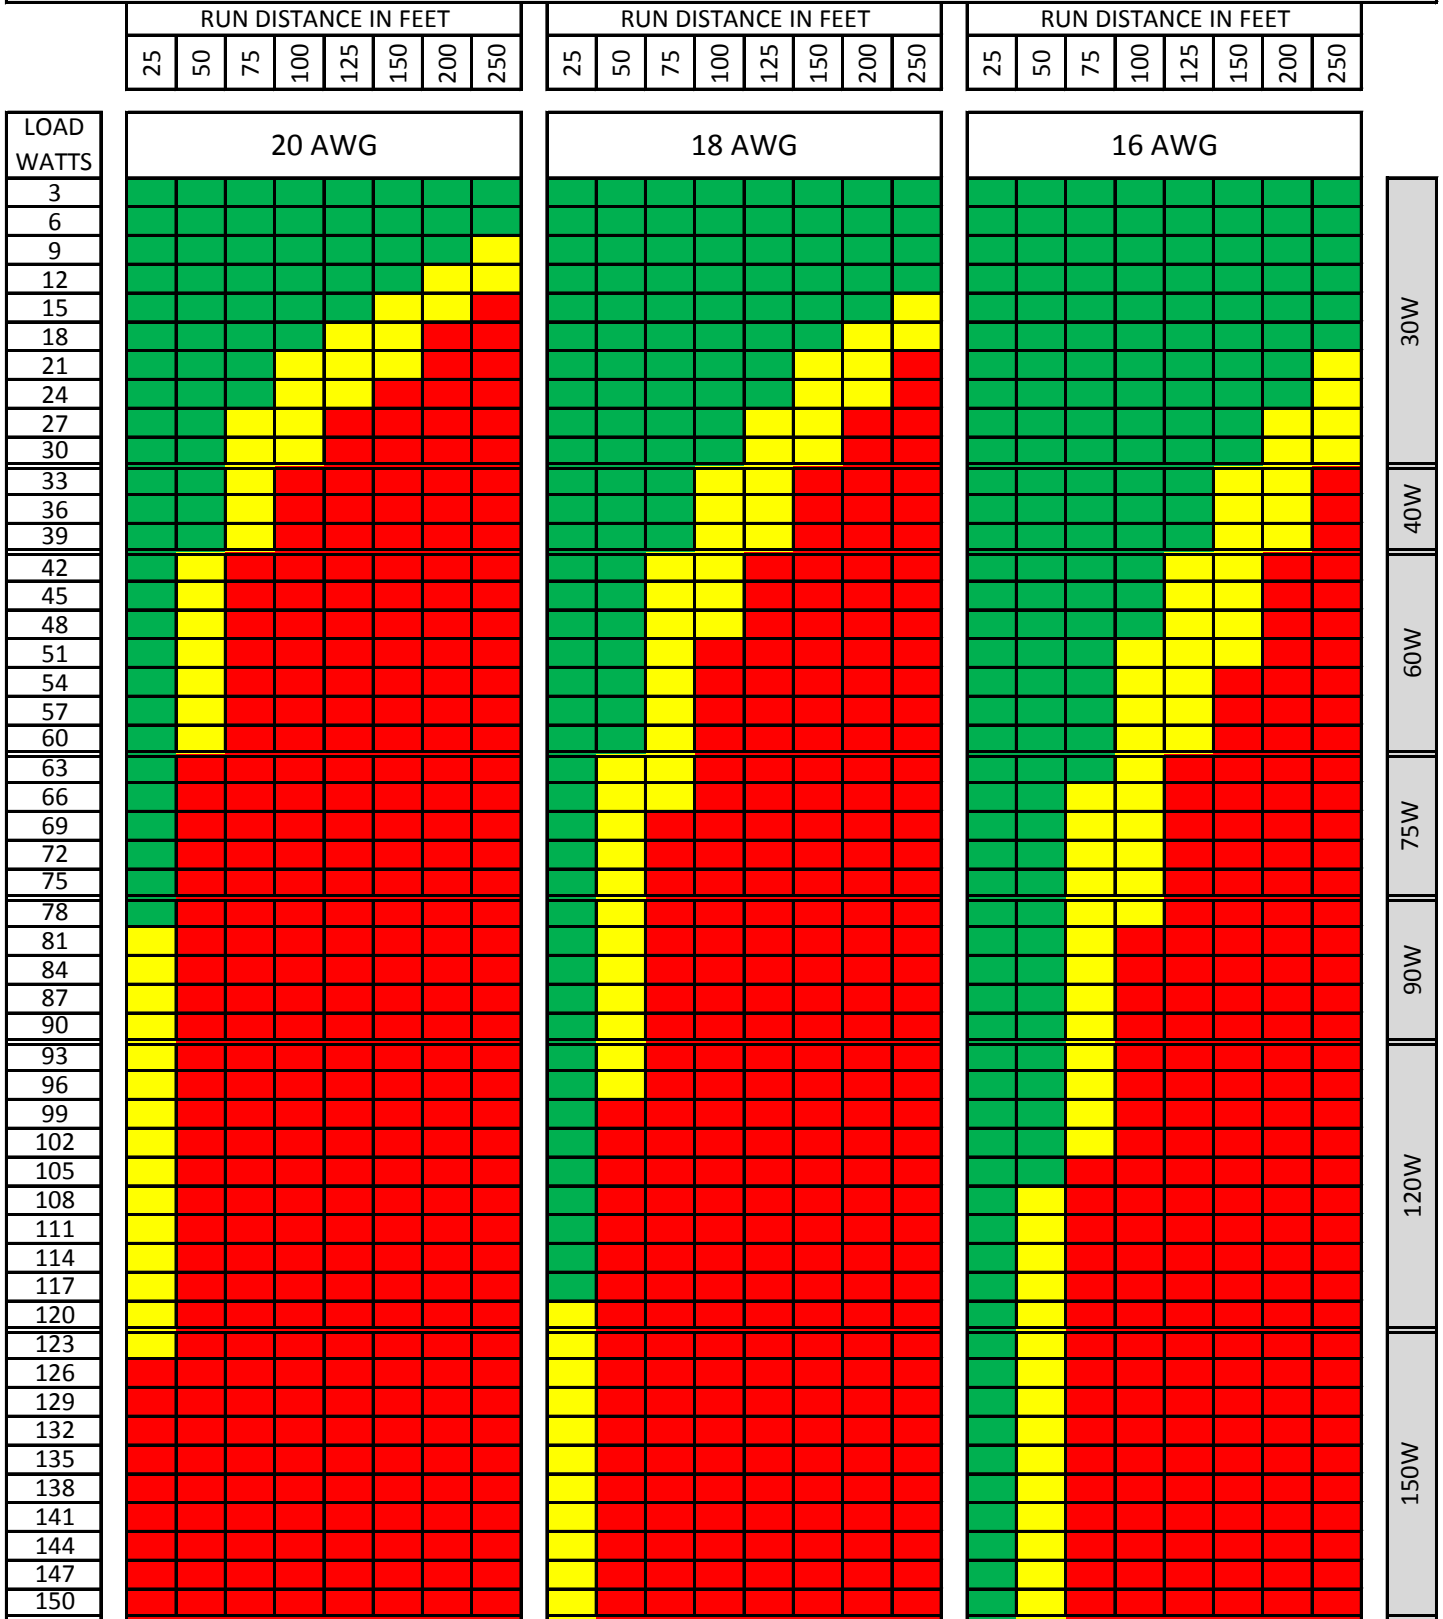

WIRE GAUGE VS DISTANCE

* RESULTS BASED ON VOLTAGE DROP OF <= 1.3V OR <= 10W DISSIPATED ON WIRE

- = 15VOLTS
- = 24VOLTS
- = OUT OF RANGE

100 Boxart Street, Suite 230
 Rochester, NY 14612
 585-697-0093
 Fax: 585-663-1432
www.thelightingdivision.com

TLD- 306-10-13