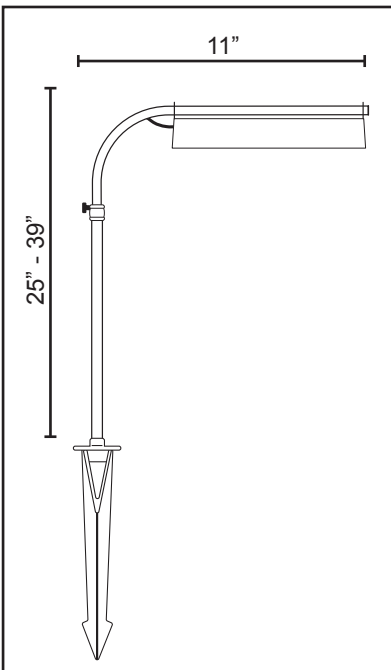

TARA BUTTERFLY PATH LIGHT

ADJUSTABLE LANDSCAPE FIXTURE

Application

The Tara Butterfly Path light is designed to illuminate pathways, sidewalks, or walkways. Ease of installation and durability has become the hallmark of TLD products. The Butterfly Path Light is a practical solution for tastefully lighting elegant landscapes.

Configuration

The light is constructed from copper that will weather to a beautiful soft patina over the years while providing a touch of glamour and elegance to outdoor pathways. The fixture is adjustable in height from 25" to 39". This offers the ability to increase the lit area when needed. Each fixture comes with an 8" ground stake.

Electrical/Wiring

Landscape fixtures are 24VDC constant voltage and come with 12 feet of 16/2 low voltage underground landscape wire attached. Hub connections or parallel wiring is recommended.

LEDs

Fixtures are designed with TLD's select high quality light engine, engineered for efficient thermal management and maximum longevity. Exclusive use of quality LEDs ensures consistent chromaticity for brilliance and long life.

| LIGHT OUTPUT | WATTAGE | LUMENS |
|--------------|---------|--------|
| TBL-30 | 2 | 160 |