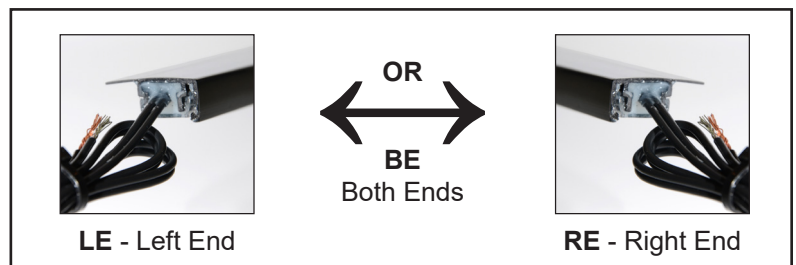

TPS-Tara Standard Intensity

Model No.	Fixture Wattage	Fixture Length (inches)
075	.8	8"
140	1.6	14"
205	2.4	21"
270	3.2	28"
335	4.0	34"
400	4.8	41"
465	5.6	48"
530	6.4	54"
595	7.2	61"
660	8.0	67"
725	8.8	74"
790	9.6	80"
855	10.4	87"
920	11.2	93"

TPH-Tara High Intensity

Model No.	Fixture Wattage	Fixture Length (inches)
049	1	5"
088	2	9"
127	3	13"
165	4	17"
204	5	21"
242	6	25"
282	7	29"
320	8	33"
359	9	37"
398	10	40"
437	11	44"
475	12	48"
514	13	52"
553	14	56"
592	15	60"
630	16	64"
669	17	68"
708	18	72"
747	19	76"
785	20	79"
824	21	83"
863	22	87"
902	23	91"
940	24	95"

Light Output

	TPS	TPH
Power Consumption	1.6W/Ft	3W/Ft
Source Lumens per Ft - 3000K	85	170
Source Lumens per Ft - 3500K	98	183

Wiring Options

Wire Leads

Option: Contact Factory

Factory assembled daisy chain to your specs with 8 inch service loops between fixtures.

Can be used with any combo of fixture lengths.

Light Intensity	Model No.	Light Color	Wire Leads
TPS TPH	[See tables at left]	30 3000K Warm White	RE Right End BE Both ends LE Left End
		35 3500K Neutral White	

The Lighting Division

Life In LED Light

100 Boxart Street • Suite 230
Rochester, NY 14612
585-697-0093
Fax: 585-663-1432
thelightingdivision.com

Made In USA
of U.S. and
imported parts

TLD-607-7-15