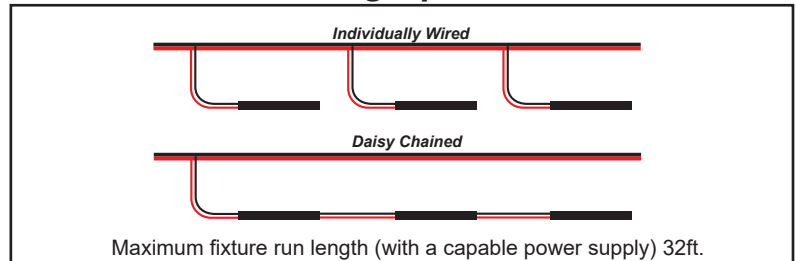

TPS-Tara Standard Intensity

Model No.	Fixture Wattage	Fixture Length (inches)
075	.8	8"
140	1.6	14"
205	2.4	21"
270	3.2	28"
335	4.0	34"
400	4.8	41"
465	5.6	48"
530	6.4	54"
595	7.2	61"
660	8.0	67"
725	8.8	74"
790	9.6	80"
855	10.4	87"
920	11.2	93"

TPH-Tara High Intensity

Model No.	Fixture Wattage	Fixture Length (inches)
049	1	5"
088	2	9"
127	3	13"
165	4	17"
204	5	21"
242	6	25"
282	7	29"
320	8	33"
359	9	37"
398	10	40"
437	11	44"
475	12	48"
514	13	52"
553	14	56"
592	15	60"
630	16	64"
669	17	68"
708	18	72"
747	19	76"
785	20	79"
824	21	83"
863	22	87"
902	23	91"
940	24	95"

Light Output

	TPS	TPH
Power Consumption	1.6W/Ft	3W/Ft
Source Lumens per Ft - 3000K	85	170
Source Lumens per Ft - 3500K	98	183

Wiring Options