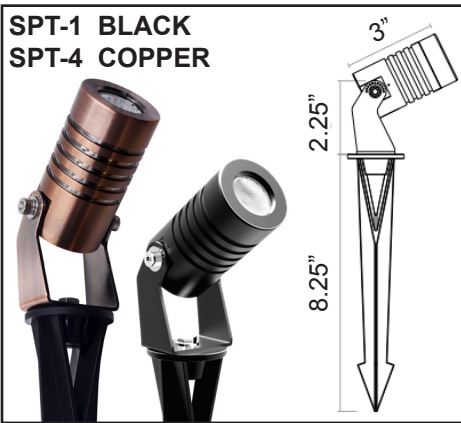

# TARA LANDSCAPE SPOTS

SPT-1 BLACK  
SPT-4 COPPER

SPT-2 BLACK

SPT-3 BLACK  
SPT-5 COPPER

SPT-6 OLIVE

## Configuration

The Spotlight is available in a choice of six housing options with varying wattages, light diffusion angles, and three attractive finishes. Fixtures utilize 3000K light color and come with a ground stake.

## Electrical/Connectors

Landscape Spotlight fixtures are constant voltage and utilize 24v DC regulated power supplies, allowing more light with less power in longer runs, ideal for landscape application.

## LIGHT OUTPUT

	Source Lumens	Power Consumption
SPT-1	150	3 Watts
SPT-2	900	10 Watts
SPT-3	1800	20 Watts
SPT-4	150	3 Watts
SPT-5	1050	10 Watts
SPT-6	1800	20 Watts