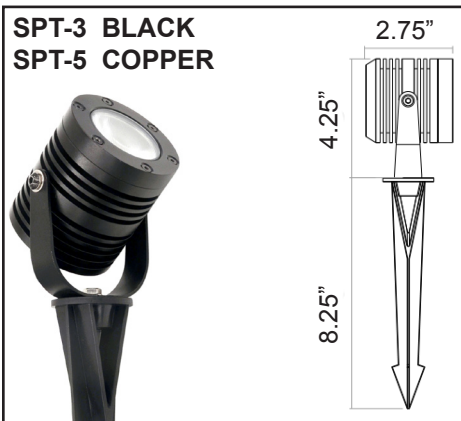

TARA LANDSCAPE SPOTS

SPT-1 BLACK
SPT-4 COPPER

SPT-2 BLACK

SPT-3 BLACK
SPT-5 COPPER

SPT-6 OLIVE

Application

The Landscape Spotlight incorporates the ease of installation, appeal and durability that has become the hallmark of TLD products. With six housing options and a full complement of light intensities and optional light dispersion angles, the Spotlight provides weatherproof focus as well as special effects for pillars, columns, plantings, signs etc, providing limitless opportunities for beauty and character that lasts.

Configuration

The Spotlight is available in a choice of six housing options with varying wattages, light diffusion angles, and three attractive finishes. Fixtures utilize 3000K light color and come with a ground stake.

Electrical/Connectors

Landscape Spotlight fixtures are constant voltage and utilize 24v DC regulated power supplies, allowing more light with less power in longer runs, ideal for landscape application.

LIGHT OUTPUT

	Source Lumens	Power Consumption
SPT-1	150	3 Watts
SPT-2	900	10 Watts
SPT-3	1800	20 Watts
SPT-4	150	3 Watts
SPT-5	1050	10 Watts
SPT-6	1800	20 Watts