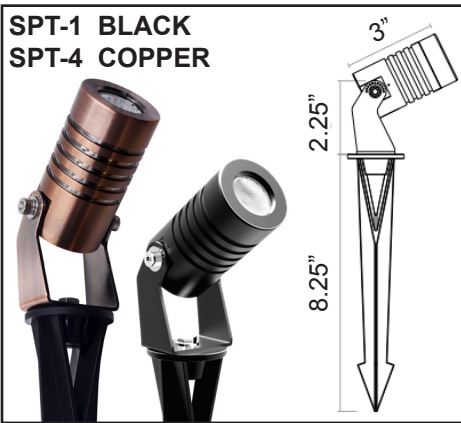

TARA LANDSCAPE SPOTS

SPT-1 BLACK
SPT-4 COPPER

SPT-2 BLACK

SPT-3 BLACK
SPT-5 COPPER

SPT-6 OLIVE

Application

The Landscape Spotlight incorporates the ease of installation, appeal and durability that has become the hallmark of TLD products. With six housing options and a full complement of light intensities and optional light dispersion angles, the Spotlight provides weatherproof focus as well as special effects for pillars, columns, plantings, signs etc, providing limitless opportunities for beauty and character that lasts.

Configuration

The Spotlight is available in a choice of six housing options with varying wattages, light diffusion angles, and three attractive finishes. Fixtures utilize 3000K light color and come with a ground stake.

Electrical/Connectors

Landscape Spotlight fixtures are constant voltage and utilize 24v DC regulated power supplies, allowing more light with less power in longer runs, ideal for landscape application.

Warranty

Fixtures are rated for 50,000 hours at 70% of lamp lumen output and backed with a 3-year limited warranty by TLD, an innovative leader in LED technology.

Model No.	Light Color	Housing Finish	Beam Spread
SPT	30	BK-Black BZ-Bronze OL-Olive	Degrees
1	30	BK	15
2			45
3			15
4		30	
5		60	
6		20	
		BZ	45
		OL	60
			15
			30
			60