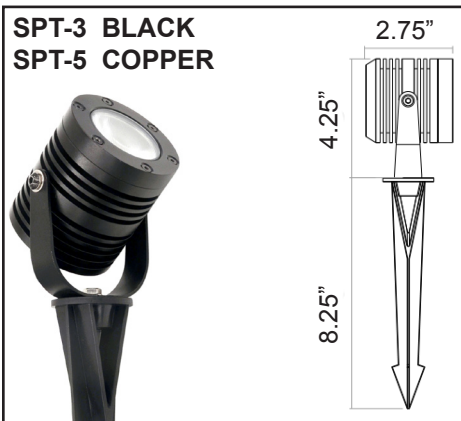

# TARA LANDSCAPE SPOTS

SPT-1 BLACK  
SPT-4 COPPER

SPT-2 BLACK

SPT-3 BLACK  
SPT-5 COPPER

SPT-6 OLIVE

## Configuration

The Spotlight is available in a choice of six housing options with varying wattages, light diffusion angles, and three attractive finishes. Fixtures utilize 3000K light color and come with a ground stake.

## Electrical/Connectors

Landscape Spotlight fixtures are constant voltage and utilize 24v DC regulated power supplies, allowing more light with less power in longer runs, ideal for landscape application.

## LIGHT OUTPUT

	Source Lumens	Power Consumption
SPT-1	150	3 Watts
SPT-2	900	10 Watts
SPT-3	1800	20 Watts
SPT-4	150	3 Watts
SPT-5	1050	10 Watts
SPT-6	1800	20 Watts