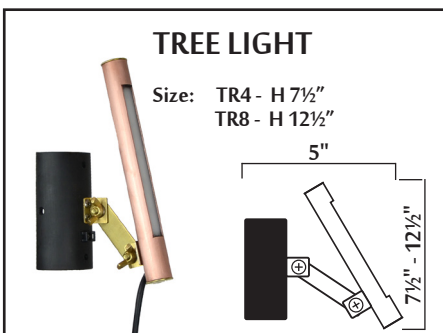

Configuration

The light fixtures are constructed from copper enclosures housing linear LED components and are completely sealed to keep moisture out. Five configurations are available for lighting objects high or low, including an attachable tree light. Each fixture comes with an 8" ground stake.

Electrical/Wiring

Landscape fixtures are 24v DC constant voltage and come with 12 feet of 16/2 low voltage underground landscape wire attached. Hub connections or parallel wiring is recommended.

LEDs

Fixtures are designed with TLD's select high quality light engine, engineered for efficient thermal management and maximum longevity. Exclusive use of quality LEDs ensures consistent chromaticity for brilliance and long life.

Light Output

The Tara Copper light is offered in 3000K warm white. See table below for wattage and lumens measurements.

Power Supplies, Dimmers and Accessories

We offer low voltage outdoor IP67 rated 24VDC regulated power supplies suitable for use with our entire Tara landscape line. We also have dimming options available in both manual and wireless configurations.

Warranty

Fixtures are rated for 50,000 hours at 70% of lamp lumen output and backed with a 3 year limited warranty by TLD, an innovative leader in LED fixtures.

Model	Light Color
TCL	30
TP4	3000K Warm White
TN4	
TN8	
TL4	
TL8	
TT2x4	
TT2x8	
TR4	
TR8	

Model	Wattage	Lumens
TP4	2	160
TN4	2	160
TN8	4	320
TL4	2	160
TL8	4	320
TT2x4	2	160
TT2x8	4	320
TR4	2	160
TR8	4	320