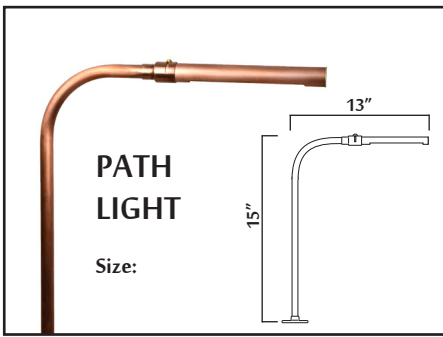

Configuration

The light fixtures are constructed from copper enclosures housing linear LED components and are completely sealed to keep moisture out. Five configurations are available for lighting objects high or low, including an attachable tree light. Each fixture comes with an 8" ground stake.

Electrical/Wiring

Landscape fixtures are 24v DC constant voltage and come with 12 feet of 16/2 low voltage underground landscape wire attached. Hub connections or parallel wiring is recommended.

LEDs

Fixtures are designed with TLD's select high quality light engine, engineered for efficient thermal management and maximum longevity. Exclusive use of quality LEDs ensures consistent chromaticity for brilliance and long life.

Light Output

The Tara Copper light is offered in 3000K warm white. See table below for wattage and lumens measurements.

Power Supplies, Dimmers and Accessories

We offer low voltage outdoor IP67 rated 24VDC regulated power supplies suitable for use with our entire Tara landscape line. We also have dimming options available in both manual and wireless configurations.

Warranty

Fixtures are rated for 50,000 hours at 70% of lamp lumen output and backed with a 3 year limited warranty by TLD, an innovative leader in LED fixtures.

Model	Light Color
TCL	30
TP4	3000K Warm White
TN4	
TN8	
TL4	
TL8	
TT2x4	
TT2x8	
TR4	
TR8	

Model	Wattage	Lumens
TP4	2	160
TN4	2	160
TN8	4	320
TL4	2	160
TL8	4	320
TT2x4	2	160
TT2x8	4	320
TR4	2	160
TR8	4	320