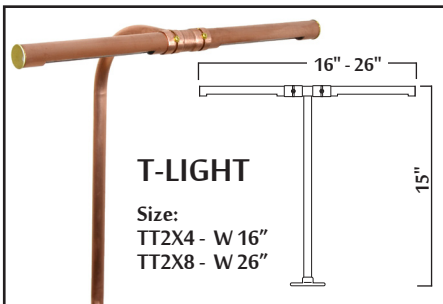

Configuration

The light fixtures are constructed from copper enclosures housing linear LED components and are completely sealed to keep moisture out. Five configurations are available for lighting objects high or low, including an attachable tree light. Each fixture comes with an 8" ground stake.

Electrical/Wiring

Landscape fixtures are 24v DC constant voltage and come with 12 feet of 16/2 low voltage underground landscape wire attached. Hub connections or parallel wiring is recommended.

LEDs

Fixtures are designed with TLD's select high quality light engine, engineered for efficient thermal management and maximum longevity. Exclusive use of quality LEDs ensures consistent chromaticity for brilliance and long life.

Light Output

The Tara Copper light is offered in 3000K warm white. See table below for wattage and lumens measurements.

Power Supplies, Dimmers and Accessories

We offer low voltage outdoor IP67 rated 24VDC regulated power supplies suitable for use with our entire Tara landscape line. We also have dimming options available in both manual and wireless configurations.

Warranty

Fixtures are rated for 50,000 hours at 70% of lamp lumen output and backed with a 3 year limited warranty by TLD, an innovative leader in LED fixtures.

Model	Light Color
TCL	30
TP4	3000K Warm White
TN4	
TN8	
TL4	
TL8	
TT2x4	
TT2x8	
TR4	
TR8	

Model	Wattage	Lumens
TP4	2	160
TN4	2	160
TN8	4	320
TL4	2	160
TL8	4	320
TT2x4	2	160
TT2x8	4	320
TR4	2	160
TR8	4	320