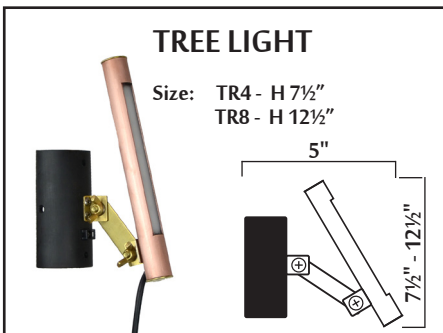

Configuration

The light fixtures are constructed from copper enclosures housing linear LED components and are completely sealed to keep moisture out. Five configurations are available for lighting objects high or low, including an attachable tree light. Each fixture comes with an 8" ground stake.

Electrical/Wiring

Landscape fixtures are 24v DC constant voltage and come with 12 feet of 16/2 low voltage underground landscape wire attached. Hub connections or parallel wiring is recommended.

LEDs

Fixtures are designed with TLD's select high quality light engine, engineered for efficient thermal management and maximum longevity. Exclusive use of quality LEDs ensures consistent chromaticity for brilliance and long life.

Light Output

The Tara Copper light is offered in 3000K warm white. See table below for wattage and lumens measurements.

Power Supplies, Dimmers and Accessories

We offer low voltage outdoor IP67 rated 24VDC regulated power supplies suitable for use with our entire Tara landscape line. We also have dimming options available in both manual and wireless configurations.

Warranty

Fixtures are rated for 50,000 hours at 70% of lamp lumen output and backed with a 3 year limited warranty by TLD, an innovative leader in LED fixtures.

Model	Light Color
TCL	30
TP4	3000K Warm White
TN4	
TN8	
TL4	
TL8	
TT2x4	
TT2x8	
TR4	
TR8	

Model	Wattage	Lumens
TP4	2	160
TN4	2	160
TN8	4	320
TL4	2	160
TL8	4	320
TT2x4	2	160
TT2x8	4	320
TR4	2	160
TR8	4	320