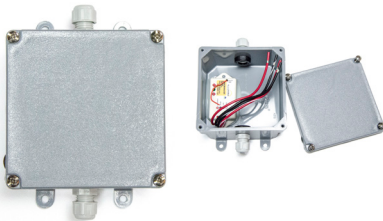

Wet Location Dimming

TLD-BWD
Waterproof Wireless Dimmer Module
 120 Watt Max Load at 24VDC
 height: 5.75" Width: 4" Depth: 2.5
 3 year warranty

TLD-OS
Photo Eye with adjustable
9hr timer
 75 Watt Max Load
 height: 6" Width: 2.3" Depth: 1