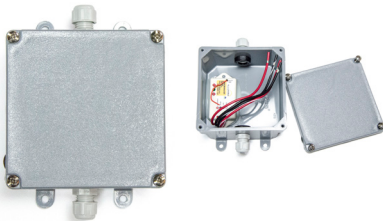

Wet Location Dimming

TLD-BWD
Waterproof Wireless Dimmer Module
 120 Watt Max Load at 24VDC
 height: 5.75" Width: 4" Depth: 2.5
 2 year warranty

TLD-OS
Photo Eye with adjustable
9hr timer
 75 Watt Max Load
 height: 6" Width: 2.3" Depth: 1
 2 year warranty