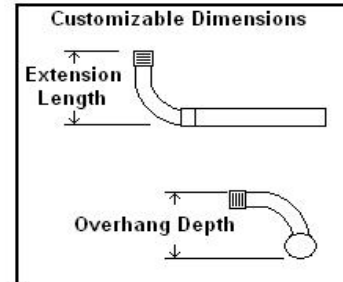

Lumra Copper Sign Light Fixture Collection

160 Degree Rotational Aim

All Fixtures Operate on 15 VDC and are *Not Compatible* with AC Landscape Power Systems

All Copper Sign Light Fixtures Include an 8 foot Power

TW - -
Light Length
 4 - 4 LED 6" (3 Watts)
 8 - 8 LED 12" (6 Watts)
Extension Length (Inches)
 - (Blank) 6" Standard
 - Write in Custom Size
Light Color
 - WW Warm White (2800K)
 - 35 Halogen White (3500K)

Fixtures Fit All 1/2" Threaded Electrical Covers or Flush Mounts With 1/2" Threaded Flange (TLD-TBF)